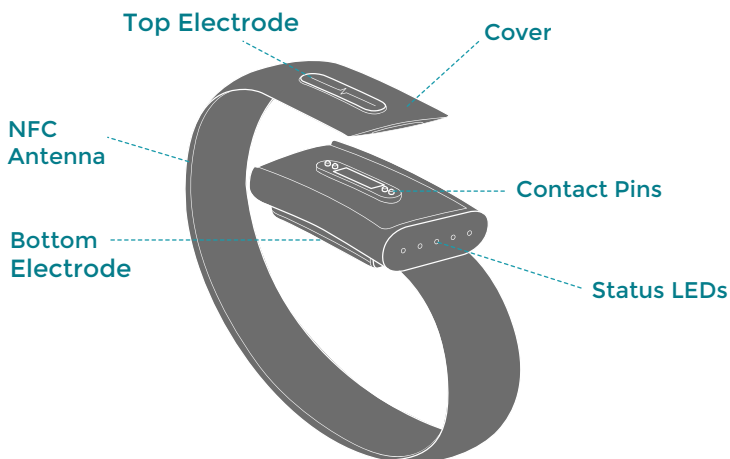

ANATOMY

NYMI BAND

All materials are non-irritant, non-sensitizing and ISO-10993 compliant.