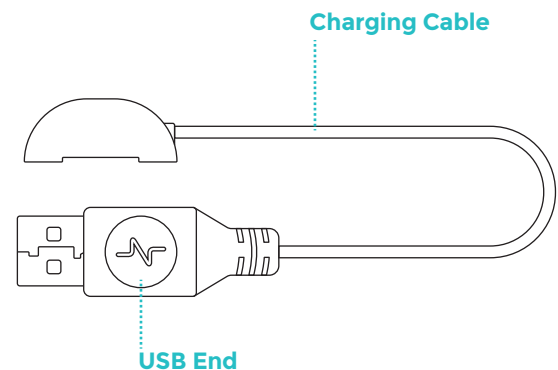

USB CHARGER